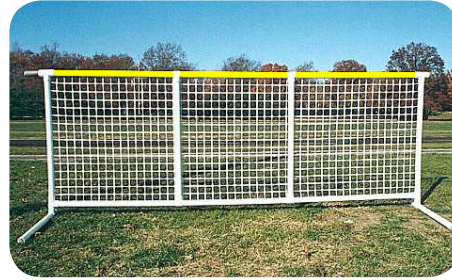

## sports fencing

frame material	high impact, compounded PVC
mesh interior	polypropylene copolymer
weight	22 lbs
size	44" x 126"
UV protected	yes

white

black

† 773-927-4120  
f 773-650-6046

info@puttermanathletics.com  
www.puttermanathletics.com  
toll-free 800-621-0146