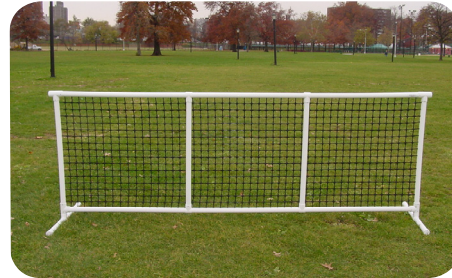

## sports fencing

frame material	high impact, compounded PVC
mesh interior	polypropylene copolymer
weight	22 lbs
size	44" x 126"
UV protected	yes

white

black

† 773-927-4120  
f 773-650-6046

info@puttermanathletics.com  
www.puttermanathletics.com  
toll-free 800-621-0146